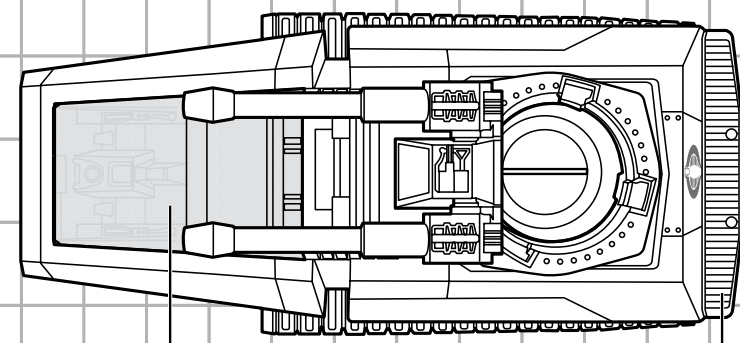

WARNING:
CHOKING HAZARD-Small parts.
Not for children under 3 years.

COBRA H.I.S.S.™

AGES 5+
65267/65266 Asst.

- 1) CANNON MOTOR-DRIVE ACCESS HATCH
- 2) TURRET/COCKPIT TWO-WAY COMMUNICATOR
- 3) TUNGSTEN SPOTLIGHTS
- 4) IDLER BOGEYS
- 5) SHELL-PROOF TINTED CANOPY
- 6) COMMAND COCKPIT WITH DRIVE CONTROLS
- 7) FLEET IDENTIFICATION NUMBER
- 8) 90MM TWIN CANNONS
- 9) ENGINE RADIATOR
- 10) MAIN BATTLE TURRET
- 11) REAR PERSONNEL PLATFORM
- 12) SELF-SEALING FUEL CANISTERS
- 13) TWO HOOK
- 14) GROUND EQUIPMENT LOCKERS
- 15) ARMOR PLATING SKIRTS
- 16) DRIVE BOGEY