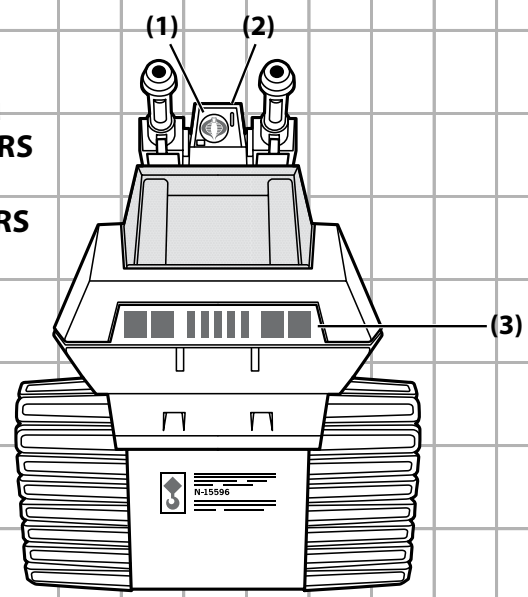

WARNING:
CHOKING HAZARD-Small parts.
Not for children under 3 years.

COBRA H.I.S.S.™

AGES 5+
65267/65266 Asst.

- 1) CANNON MOTOR-DRIVE ACCESS HATCH
- 2) TURRET/COCKPIT TWO-WAY COMMUNICATOR
- 3) TUNGSTEN SPOTLIGHTS
- 4) IDLER BOGEYS
- 5) SHELL-PROOF TINTED CANOPY
- 6) COMMAND COCKPIT WITH DRIVE CONTROLS
- 7) FLEET IDENTIFICATION NUMBER
- 8) 90MM TWIN CANNONS
- 9) ENGINE RADIATOR
- 10) MAIN BATTLE TURRET
- 11) REAR PERSONNEL PLATFORM
- 12) SELF-SEALING FUEL CANISTERS
- 13) TWO HOOK
- 14) GROUND EQUIPMENT LOCKERS
- 15) ARMOR PLATING SKIRTS
- 16) DRIVE BOGEY