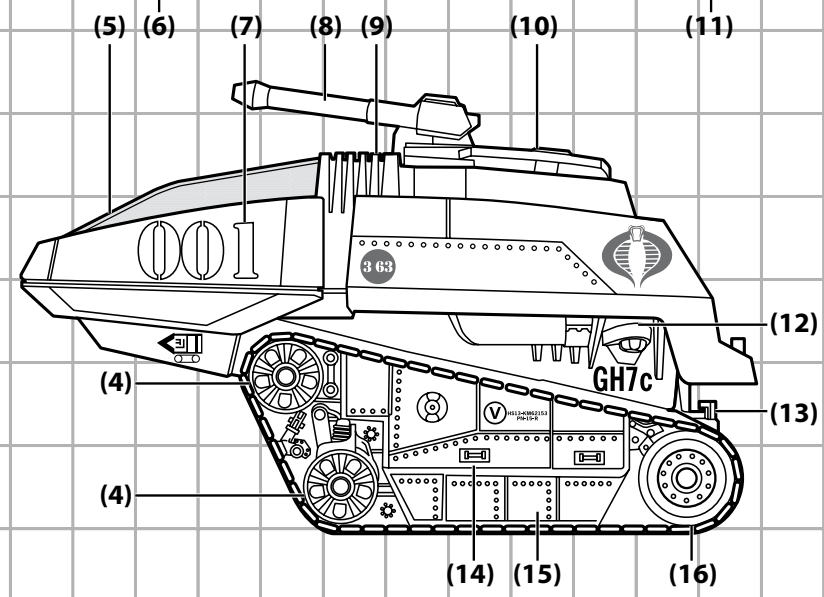

WARNING:
CHOKING HAZARD-Small parts.
Not for children under 3 years.

COBRA H.I.S.S.™

AGES 5+
65267/65266 Asst.

- 1) CANNON MOTOR-DRIVE ACCESS HATCH
- 2) TURRET/COCKPIT TWO-WAY COMMUNICATOR
- 3) TUNGSTEN SPOTLIGHTS
- 4) IDLER BOGEYS
- 5) SHELL-PROOF TINTED CANOPY
- 6) COMMAND COCKPIT WITH DRIVE CONTROLS
- 7) FLEET IDENTIFICATION NUMBER
- 8) 90MM TWIN CANNONS
- 9) ENGINE RADIATOR
- 10) MAIN BATTLE TURRET
- 11) REAR PERSONNEL PLATFORM
- 12) SELF-SEALING FUEL CANISTERS
- 13) TWO HOOK
- 14) GROUND EQUIPMENT LOCKERS
- 15) ARMOR PLATING SKIRTS
- 16) DRIVE BOGEY